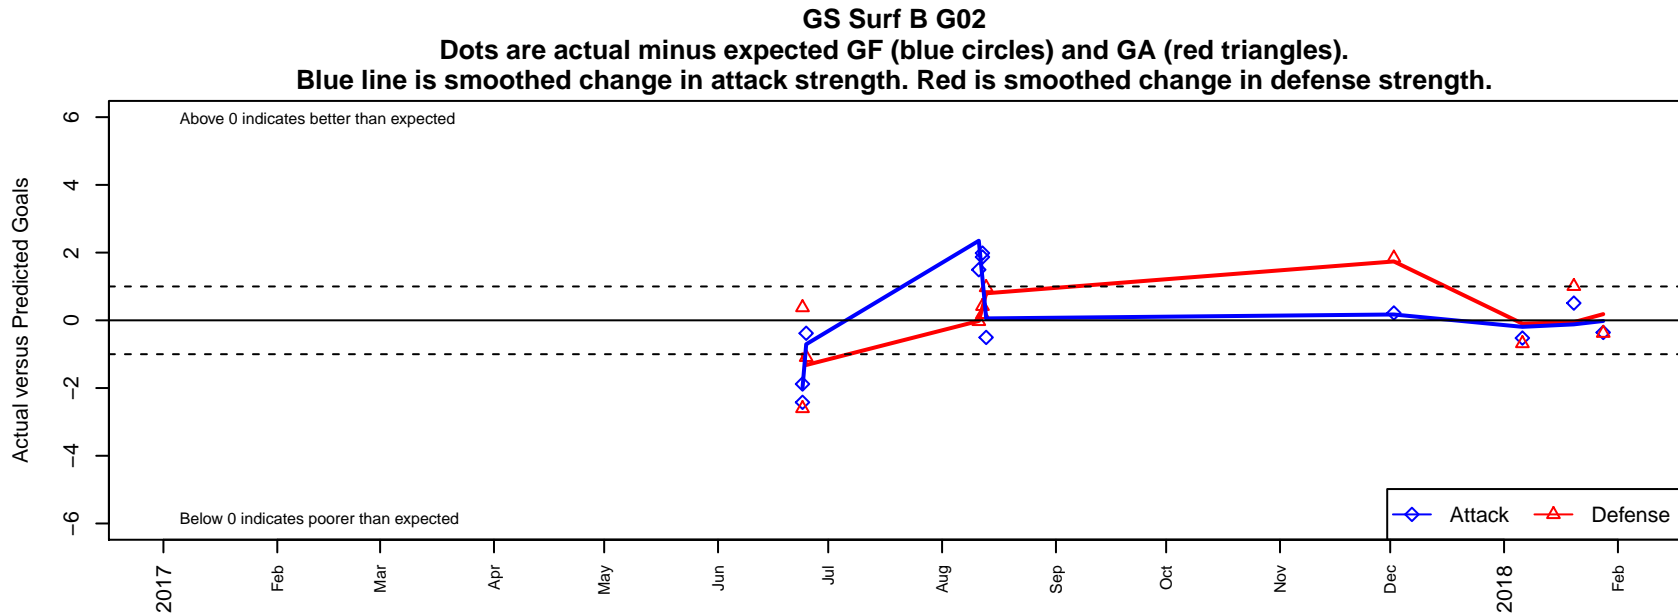

GS Surf B G02

Greater Seattle Surf
 Bothel, WA
 G02 total strength=1479
 attack=12.03 defense=9.22
 fall league = RCL G02 Div 2

alt names used:
 Greater Seattle Surf G02B
 GREATER SEATTLE SURF SC G02B
 GS Surf G02 B

Venues played:
 2017 Snohomish United Invt GU16
 2017 Eastside FC Cup GU16
 2017 RCL G02 Div 2

**attack and defense variance (black dot)
relative to other teams
and top 10 in region**

**attack and defense rating
relative to others at age
and all opponents in last 13 months**

Performance relative to 13 month average

Performance relative to 13 month average

date	home		away		venue	pred.home	pred.away
2018-01-28	Seattle United Tango G02	3	GS Surf B G02	0	2017 RCL G02 Div 2	2.62	0.36
2018-01-20	GS Surf B G02	1	NW United Black G02	1	2017 RCL G02 Div 2	0.49	2.00
2018-01-06	Snohomish United Black G02	3	GS Surf B G02	0	2017 RCL G02 Div 2	2.32	0.52
2017-12-02	GS Surf B G02	1	FWFC Blue G02	0	2017 RCL G02 Div 2	0.78	1.84
2017-08-13	GS Surf B G02	0	NSC Green Velocity G02	1	2017 Eastside FC Cup GU16	0.51	1.97
2017-08-12	MVP Marauders White G02	0	GS Surf B G02	5	2017 Eastside FC Cup GU16	0.42	3.01
2017-08-12	GS Surf B G02	3	Crossfire Select Reibold G02	1	2017 Eastside FC Cup GU16	1.13	1.18
2017-08-11	GS Surf B G02	2	NSC Green Velocity G02	2	2017 Eastside FC Cup GU16	0.51	1.97
2017-06-25	GS Surf B G02	2	Seattle United S Blue G02	2	2017 Snohomish United Invit GU16	2.38	0.91
2017-06-24	GS Surf B G02	0	Snohomish United Red G02	3	2017 Snohomish United Invit GU16	2.42	0.40
2017-06-24	Snohomish United Red G03	0	GS Surf B G02	0	2017 Snohomish United Invit GU16	0.38	1.88