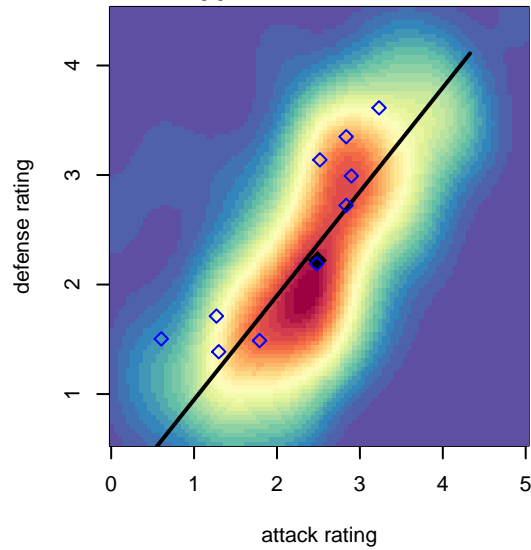

GS Surf B G02

Greater Seattle Surf
 Bothel, WA
 G02 total strength=1479
 attack=12.03 defense=9.22
 fall league = RCL G02 Div 2

alt names used:
 Greater Seattle Surf G02B
 GREATER SEATTLE SURF SC G02B
 GS Surf G02 B

Venues played:
 2017 Snohomish United Invt GU16
 2017 Eastside FC Cup GU16
 2017 RCL G02 Div 2

**attack and defense variance (black dot)
relative to other teams
and top 10 in region**

**attack and defense rating
relative to others at age
and all opponents in last 13 months**