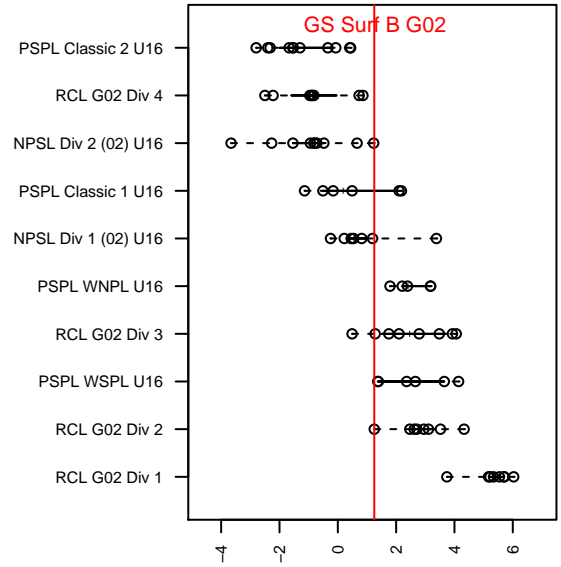

GS Surf B G02

Greater Seattle Surf
 Bothel, WA
 G02 total strength=1479
 attack=12.03 defense=9.22
 fall league = RCL G02 Div 2

alt names used:
 Greater Seattle Surf G02B
 GREATER SEATTLE SURF SC G02B
 GS Surf G02 B

Venues played:
 2017 Snohomish United Invt GU16
 2017 Eastside FC Cup GU16
 2017 RCL G02 Div 2

**attack and defense variance (black dot)
relative to other teams
and top 10 in region**

**attack and defense rating
relative to others at age
and all opponents in last 13 months**

Performance relative to 13 month average

Performance relative to 13 month average

date	home		away		venue	pred.home	pred.away
2018-01-28	Seattle United Tango G02	3	GS Surf B G02	0	2017 RCL G02 Div 2	2.62	0.36
2018-01-20	GS Surf B G02	1	NW United Black G02	1	2017 RCL G02 Div 2	0.49	2.00
2018-01-06	Snohomish United Black G02	3	GS Surf B G02	0	2017 RCL G02 Div 2	2.32	0.52
2017-12-02	GS Surf B G02	1	FWFC Blue G02	0	2017 RCL G02 Div 2	0.78	1.84
2017-08-13	GS Surf B G02	0	NSC Green Velocity G02	1	2017 Eastside FC Cup GU16	0.51	1.97
2017-08-12	MVP Marauders White G02	0	GS Surf B G02	5	2017 Eastside FC Cup GU16	0.42	3.01
2017-08-12	GS Surf B G02	3	Crossfire Select Reibold G02	1	2017 Eastside FC Cup GU16	1.13	1.18
2017-08-11	GS Surf B G02	2	NSC Green Velocity G02	2	2017 Eastside FC Cup GU16	0.51	1.97
2017-06-25	GS Surf B G02	2	Seattle United S Blue G02	2	2017 Snohomish United Invit GU16	2.38	0.91
2017-06-24	GS Surf B G02	0	Snohomish United Red G02	3	2017 Snohomish United Invit GU16	2.42	0.40
2017-06-24	Snohomish United Red G03	0	GS Surf B G02	0	2017 Snohomish United Invit GU16	0.38	1.88